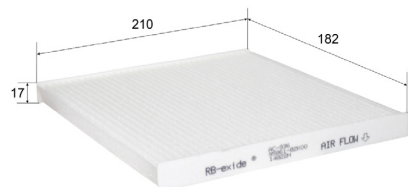

САЛОННЫЙ ФИЛЬТР AC-936

Применяемость			
Марка	Модель	Кузов	Года выпуска
Nissan	MOCO, ROOX	R06A-T, R06A, K6A-T, K6A, K6A	2009 - 2016
Mazda	AZ-WAGON, AZ-WAGON CUSTOMSTYLE, FLAIR CROSSOVER, FLAIR WAGON	MJ23S, MS31S, MS41S, MM21S	2008 - 2020
Suzuki	HUSTLER, LAPIN, PALETTE, WAGON R, STINGRAY	MR31S, MR41S, HE22S, MF33S, MK21S, MH23S	2008 - 2020

САЛОННЫЙ ФИЛЬТР AC-933

Применяемость			
Марка	Модель	Кузов	Года выпуска
Toyota	Rush, TOYOACE/DYNA, PIXIS JOY, LITEACE VAN	LA400A, S402U, S412U, S402M, S412M, LA300A, LA310A, LA350A, LA360A, LA250A, LA260A, LA700A, LA710A, L575A, L585A, S500U, S510U, S321M, S331M, J200E, J210E, S403U, S413U, S403M, S413M, XKC605, XKU605, XKU655, XKU710, XKU712, XZC605, XZC630D, XZC645, XZC655, XZC675, XZC710, XZU600D, XZU605, XZU640	2006 - 2023
Suzuki	ALTO, SWIFT, WAGON R, BALENO	HA35S, HA24V, HA25V, HA24S, HA25S, WB32S, WB42S, HG21S, MF22S, MF33S, ZC31S, ZC11S, ZC21S, ZC71S, ZD11S, ZD21S, MH22S, MH21S	2003 - 2013
Subaru	PLEO, CHIFFON, STELLA, DIAS WAGON	ZC6, LA600F, LA610F, LA650F, LA660F, S321N, S331N, L455F, L465F, L275F, L285F, LA300F, LA310F, LA350F, LA360F, L275B, L285B, S500J, S510J, S321B, S321Q, S331B, S331Q, LA100F, LA110F, LA150F, LA160F	2010 - 2023
Nissan	MOCO, PINO	MG22S, MG33S, HC24S	2006 - 2013
Daihatsu	BEGO, MOVE, MIRA, HIJET Caddie, ESSE	S321G, S321G, S331G, S331G, J200G, J210G, LA250S, LA260S, LA400K, L235S, L245S, S403P, S403V, S413P, S413V, LA700V, LA710V, S321V, S321W, S331V, S331W, S500P, S510P, L675S, L685S, L275S, L285S, LA300S, LA310S, LA350S, LA360S, LA550S, LA560S, L275V, L285V, LA800S, LA810S, L575S, L585S, L175S, L185S, LA100S, LA110S, LA150S, LA160S, L405S	2006 - 2023